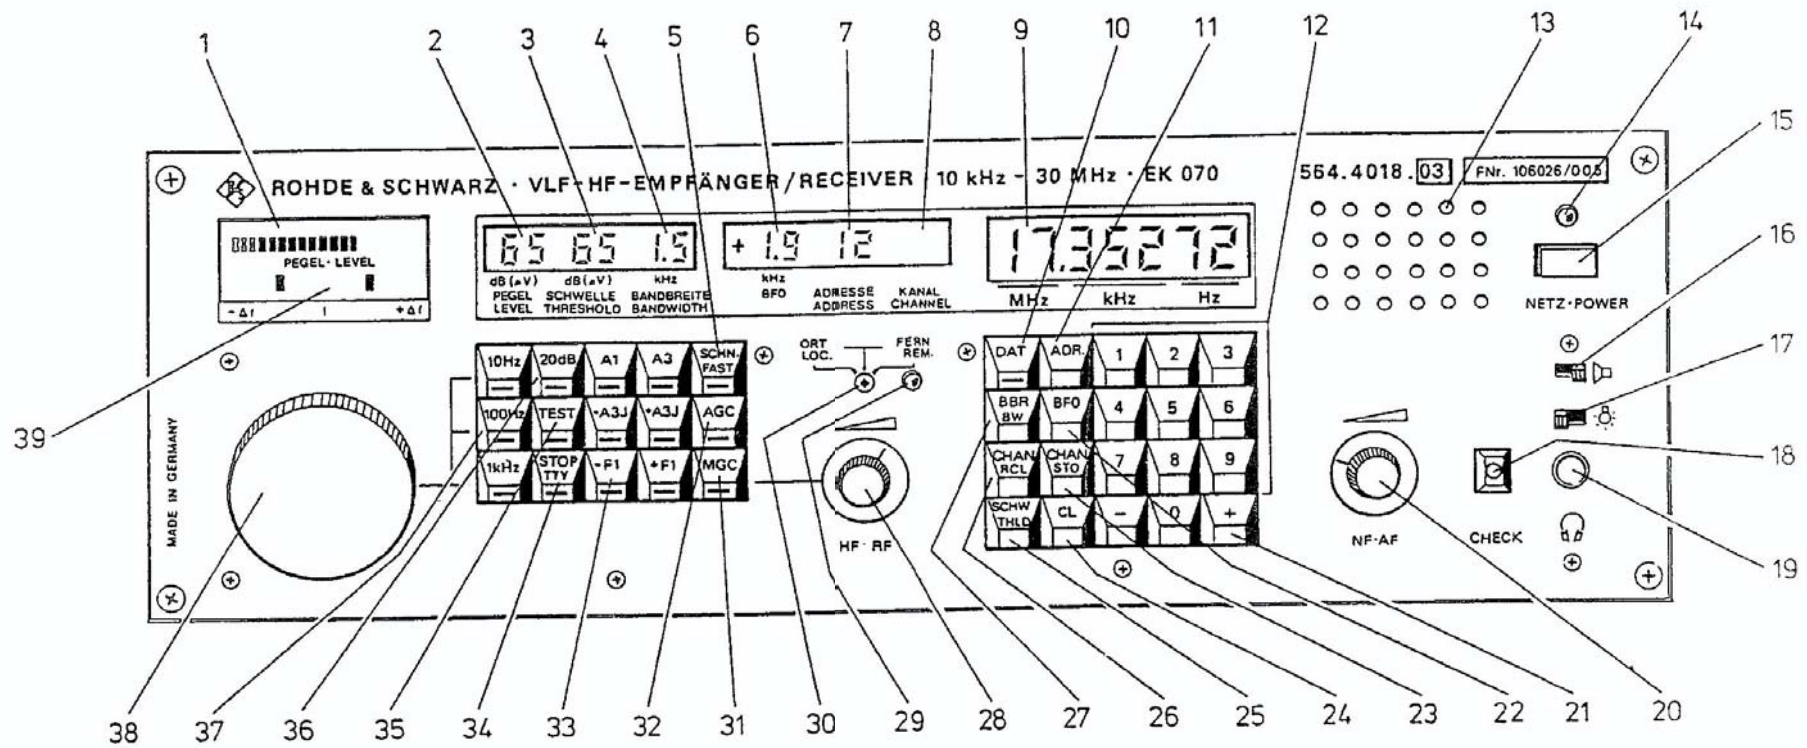

**VLF - HF - RECEIVER  
EK 070**

 Repair Manual  
 Part 6: Repair

- 6.93/6.94 -

Fig. 6.8 Front View of EK 070 (Control Diagram, LCD Version)